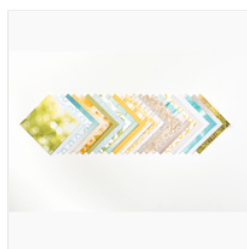

Price: \$21.00

[Serene Scenery  
Designer Series  
Paper Stack -  
141642](#)

Price: \$10.00

[Hexagons  
Dynamic Textured  
Impressions  
Embossing Folder  
- 143231](#)

Price: \$9.00

[Stitched Shapes  
Dies - 145372](#)