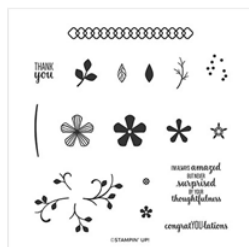

Supply List

Marisa Alvarez
847 922-6795 call/text
marisa@kitchentablestamper.com
marisaalvarez.stampinup.net

[Honey Bee Bundle - 153792](#)

Price: \$41.25

[Thoughtful Blooms Photopolymer Stamp Set \(English\) - 152290](#)

Price: \$0.00

[Small Bloom Punch - 152316](#)

Price: \$13.00

[Whisper White 8-1/2" X 11" Cardstock - 100730](#)

Price: \$9.75

[Whisper White 8-1/2" X 11" Thick Cardstock - 140272](#)

Price: \$8.25

[Poppy Parade 8-1/2" X 11" Cardstock - 119793](#)