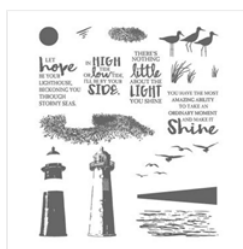

High Tide
Photopolymer
Stamp Set (En) -
143006

Price: $26.00