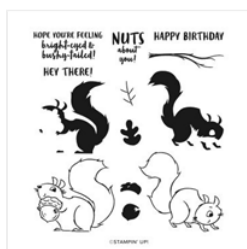

# Supply List

RaeJean Communal

(303) 482-1444

[rj@mystampinmemories.com](mailto:rj@mystampinmemories.com)

[www.MyStampinMemories.com](http://www.MyStampinMemories.com)

[Nuts About Squirrels Photopolymer Stamp Set - 156475](#)

Price: \$17.00

[Beauty Of The Earth 12" X 12" \(30.5 X 30.5 Cm\) Designer Series Paper - 155841](#)

Price: \$11.50

[Gold 12" X 12" \(30.5 X 30.5 Cm\) Shimmer Vellum - 156471](#)

Price: \$5.00

[Basic Borders Dies - 155558](#)