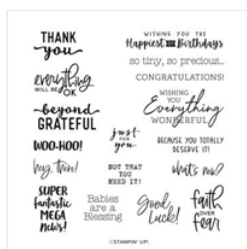

Supply List

Tammy Fite
505.440.4936

stampwithtammy@gmail.com
<http://tammyfite.stampinup.net>

[Charming Sentiments Photopolymer Stamp Set \(English\) - 159985](#)

Price: \$23.00

[Sentiment Silhouettes Dies - 158733](#)

Price: \$35.00

[Gorgeously Made Dies - 161202](#)

Price: \$32.00

[Adhesive-Backed Solid Gems - 161300](#)

Price: \$8.00

[Bright & Beautiful 6" X 6" \(15.2 X 15.2 Cm\) Designer Series Paper - 161449](#)

Price: \$12.50