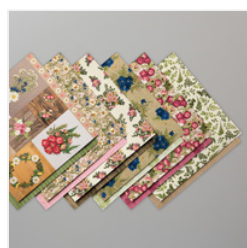

Price: \$9.00

[Night Of Navy Stampin' Blends Markers Combo Pack - 144040](#)

Price: \$9.00

[Rococo Rose Stampin' Blends Markers Combo Pack - 149572](#)

Price: \$9.00

[Rococo Rose 8-1/2 X 11 Cardstock - 150882](#)

Price: \$8.75

[Crumb Cake 8-1/2 X 11 Cardstock - 120953](#)

Price: \$14.00

[Night Of Navy 8-1/2 X 11 Cardstock - 100867](#)

Price: \$14.00

[Whisper White 8-1/2 X 11 Cardstock - 100730](#)

Price: \$9.75

[Pressed Petals Specialty Designer Series Paper - 149500](#)

Price: \$14.50

[Layered Leaves 3D Embossing Folder - 152321](#)

Price: \$9.00

[Tailored Tag Punch - 145667](#)

Price: \$18.00

[Stampin' Dimensionals - 104430](#)

Price: \$5.00

Supply List