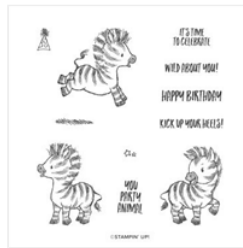

Supply List

Melinda Hoover
707-980-3052

koreanone2001@gmail.com

www.melscreativecreations.blogspot.com

[Umbrella Builder
Punch - 151293](#)

Price: \$18.00

[His Love Cling
Stamp Set \(En\) -
152660](#)

Price: \$22.00