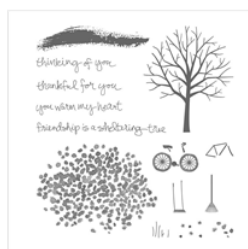

Supply List

Linda Fisher
336-260-2173

angelsofjoy@gmail.com

[Http://www.devotedstamper.com](http://www.devotedstamper.com)

[Sheltering Tree
Photopolymer
Stamp Set -
137163](#)

Price: \$25.00

[Lotus Blossom
Photopolymer
Stamp Set -
139143](#)