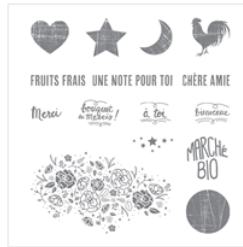

[Brightly Lit Christmas Photopolymer Stamp Set* - 144807](#)
Price: $17.00