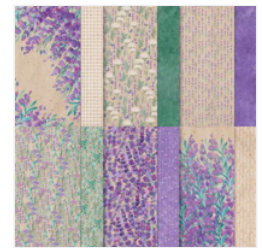

Price: \$36.00

[Gone Fishing Dies
- 161541](#)

Price: \$34.00

[Mini Stampin' Cut
& Emboss
Machine - 150673](#)

Price: \$69.00

[Perennial
Lavender 12" X
12" \(30.5 X 30.5
Cm\) Designer
Series Paper -
162593](#)

Price: \$12.50

[Highland Heather
8-1/2" X 11"
Cardstock -
146986](#)

Price: \$14.00

[Basic White 8-1/2"
X 11" Cardstock -
159276](#)

Price: \$13.00

[Gorgeous Grape
8-1/2" X 11"
Cardstock -
146987](#)

Price: \$14.00

[Gorgeous Grape
Classic Stampin'
Pad - 147099](#)

Price: \$11.00

[Purple Fine
Shimmer Gems -
162611](#)

Price: \$8.00

[Linen Thread -
104199](#)

Price: \$6.00

[Stampin'
Dimensionals -
104430](#)

Price: \$5.00