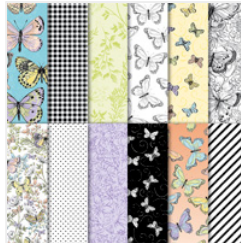

[Botanical Butterfly
Designer Series
Paper - 149622](#)

Price: $0.00