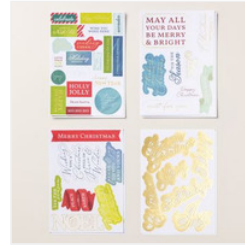

Gold Dipped Cards & Tags for the Season Ephemera Supply List

Barbara Greenlee
214-395-5586

Barbara@GreenMoonStampStudio.com
GreenMoonStampStudio.com

[Gold Dipped Mix & Match Specialty Cards & Envelopes - 164108](#)

Price: \$12.00

[Tags For The Season Mix & Match Specialty Ephemera Pack - 164111](#)

Price: \$9.50

[Joyful Images Mix & Match Specialty Ephemera Pack - 164110](#)

Price: \$9.50

[Joyful Sayings Mix & Match Ephemera Pack \(English\) - 164109](#)

Price: \$9.50

[Adhesive-Backed Snowflake Assortment - 162129](#)

Price: \$8.00

[Gold Foil Sheets - 132622](#)

Price: \$5.00

[Festive 12" X 12" \(30.5 X 30.5 Cm\) Glimmer Paper - 164106](#)

Price: \$12.00

[Night Of Navy & Gold 1/2" \(1.3 Cm\) Glittered Ribbon - 162011](#)