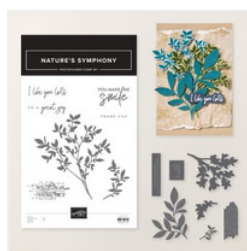

Supply List

Glenda Calkins
616-340-2406

glenda@thestampcamp.com

<https://stamp1.ink/shop>

[Stylish Shapes Dies - 159183](#)

Price: \$30.00

[Nature's Symphony Bundle \(English\) - 166926](#)

Price: \$46.75

[Endless Love Bundle \(English\) - 167062](#)

Price: \$47.50

[Nature Walk Designer Series Paper & Sticker Sheet \(English\) - 166935](#)

Price: \$17.00

[Made With Love 12" X 12" \(30.5 X 30.5 Cm\) Designer Series Paper - 167054](#)