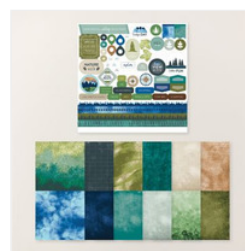

Supply List

Glenda Calkins
616-340-2406

glenda@thestampcamp.com

<https://stamp1.ink/shop>

[Stylish Shapes Dies - 159183](#)

Price: \$30.00

[Nature's Symphony Bundle \(English\) - 166926](#)

Price: \$46.75

[Endless Love Bundle \(English\) - 167062](#)

Price: \$47.50

[Nature Walk Designer Series Paper & Sticker Sheet \(English\) - 166935](#)

Price: \$17.00

[Made With Love 12" X 12" \(30.5 X 30.5 Cm\) Designer Series Paper - 167054](#)