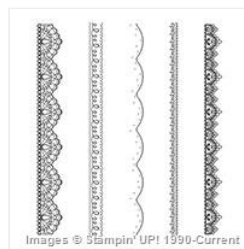

Price: \$48.50

[Succulent Garden  
Designer Series  
Paper - 142778](#)

Price: \$11.00

[Avant Garden  
Photopolymer  
Stamp Set -  
143272](#)

Price: \$0.00

[Delicate Details  
Photopolymer  
Stamp Set -  
143314](#)

Price: \$0.00

[Layering Circles  
Dies - 141705](#)

Price: \$35.00

[Big Shot - 143263](#)

Price: \$110.00

[Magnetic Platform  
- 130658](#)

Price: \$40.00

[Fast Fuse  
Adhesive - 129026](#)