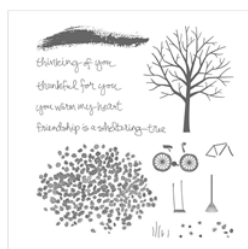

Supply List

Place Order
d1simonis@hotmail.com

[Sheltering Tree
Photopolymer
Stamp Set -
137163](#)

Price: \$25.00

[Perfect Pennants
Clear-Mount
Stamp Set -
133230](#)

Price: \$22.00

[Perfect Pennants
Wood-Mount
Stamp Set -
133227](#)