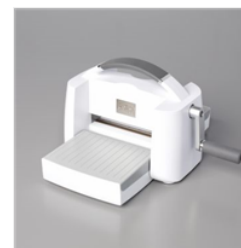

Price: \$12.50

Very Vanilla
Medium Envelopes
- 107300

Price: \$8.50

Tuxedo Black
Memento Ink Pad -
132708

Price: \$8.00

Gray Granite
Classic Stampin'
Pad - 147118

Price: \$9.00

Stampin' Cut &
Emboss Machine -
149653