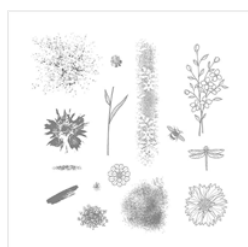

Price: \$17.00

[Label Me Pretty  
Wood-Mount  
Bundle - 145304](#)

Price: \$36.75

[Pretty Label Punch  
- 143715](#)

Price: \$18.00

[Label Me Pretty  
Clear-Mount  
Bundle - 145305](#)

Price: \$31.50

[Touches Of  
Texture Wood-  
Mount Stamp Set -  
141934](#)