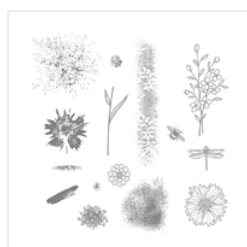

Price: \$17.00

[Label Me Pretty  
Wood-Mount  
Bundle - 145304](#)

Price: \$36.75

[Pretty Label Punch  
- 143715](#)

Price: \$18.00

[Label Me Pretty  
Clear-Mount  
Bundle - 145305](#)

Price: \$31.50

[Touches Of  
Texture Wood-  
Mount Stamp Set -  
141934](#)

Price: \$45.00

[Touches Of  
Texture Clear-  
Mount Stamp Set -  
143251](#)

Price: \$33.00

[Whisper White 8-  
1/2" X 11" Thick  
Cardstock -  
140272](#)

Price: \$8.25

[Whisper White  
Medium Envelopes  
- 107301](#)