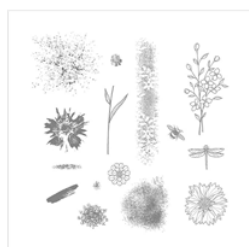

Supply List

Bev Adams
bevadams@verizon.net
bevadams.com

Label Me Pretty
Wood-Mount
Stamp Set -
143858

Price: \$23.00

Label Me Pretty
Clear-Mount
Stamp Set -
143861

Price: \$17.00

Label Me Pretty
Wood-Mount
Bundle - 145304

Price: \$36.75

Pretty Label Punch
- 143715

Price: \$18.00

Label Me Pretty
Clear-Mount
Bundle - 145305

Price: \$31.50

Touches Of
Texture Wood-
Mount Stamp Set -
141934

Price: \$45.00

Touches Of
Texture Clear-
Mount Stamp Set -
143251