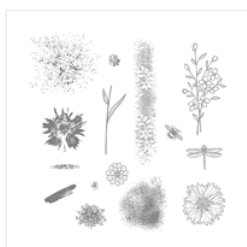

Price: \$36.75

Pretty Label Punch
- 143715

Price: \$18.00

Label Me Pretty
Clear-Mount
Bundle - 145305

Price: \$31.50

Touches Of
Texture Wood-
Mount Stamp Set -
141934

Price: \$45.00

Touches Of
Texture Clear-
Mount Stamp Set -
143251