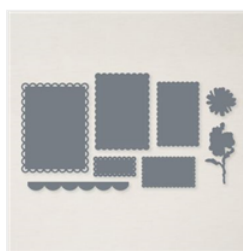

Scalloped
Contours Dies -
155560

Sale: $24.50

Price: $35.00