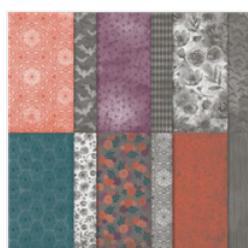

Price: \$11.50

[Whale Of A Time 6" X 6" \(15.2 X 15.2 Cm\) Designer Series Paper - 152460](#)

Price: \$11.50

[Heartwarming Hugs Designer Series Paper - 153492](#)

Price: \$11.50

[Magic In This Night Designer Series Paper - 153517](#)

Price: \$11.50

[Snowflake Splendor Designer Series Paper - 153512](#)

Price: \$11.50

[In Good Taste Designer Series Paper - 152494](#)

Price: \$21.00

[Playing With Patterns 6" X 6" \(15.2 X 15.2 Cm\) Designer Series Paper - 152490](#)