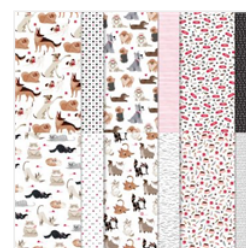

[Playful Pets Designer Series Paper - 152489](#)

Price: $11.50