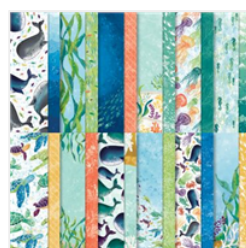

[Whale Of A Time 6" X 6" (15.2 X 15.2 Cm) Designer Series Paper - 152460](#)

Price: $11.50