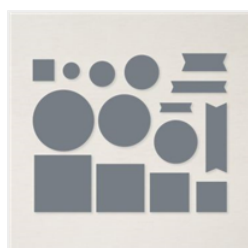

Price: \$14.00

[Real Red 8-1/2" X
11" Cardstock -
102482](#)

Price: \$14.00

[Basic White 8-1/2"
X 11" Cardstock -
166780](#)

Price: \$14.00

[Regals Painted
Patterns 12" X 12"
\(30.5 X 30.5 Cm\)
Designer Series
Paper - 167757](#)

Price: \$19.00

[Stylish Shapes
Dies - 159183](#)

Price: \$30.00

[Soft Waves 3D
Embossing Folder
- 164695](#)

Price: \$11.00

[Blueberry Bushel
Classic Stampin'
Pad - 147138](#)

Price: \$11.00

[Basic Black
Stampin' Blends
Combo Pack -
154843](#)