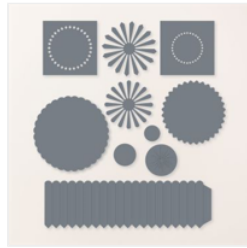

Monochromatic Star birthday card

Supply List

Susie Wood
(641) 660-2537

ds52wood@gmail.com

www.susiewood.stampinup.net

[Sweetly Scripted Cling Stamp Set \(English\) - 163600](#)

Price: \$24.00

[Round We Go Dies - 163729](#)

Price: \$30.00

[Stampin' Cut & Emboss Machine - 149653](#)

Price: \$140.00

[Bright & Beautiful 6" X 6" \(15.2 X 15.2 Cm\) Designer Series Paper - 161449](#)

Price: \$12.50

[Blueberry Bushel 8-1/2" X 11" Cardstock - 146968](#)