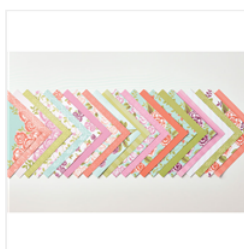

Supply List

Place Order
liz.vuille@artlover.com

[Moon Baby Clear-Mount Stamp Set - 143085](#)

Price: £18.00

[Moon Baby Wood-Mount Stamp Set - 143082](#)

Price: £25.00

[Petal Garden Designer Series Paper Stack - 144168](#)

Price: £9.00

[Pool Party A4 Cardstock - 124391](#)

Price: £14.00

[Shimmery White A4 Cardstock - 121717](#)

Price: £9.50

[Stitched Shapes Dies - 145372](#)

Price: £28.00

[Layering Ovals Dies - 141706](#)