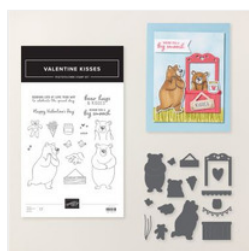

Supply List

Michelle Theriault
(720)363-7971
emtheri@comcast.net
michelletheriault.stampinup.net

[Valentine Kisses Bundle (English) - 167310](#)

Price: $42.25