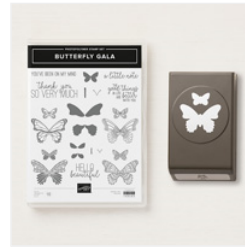

Supply List

Place Order
kate@boltweb.net

[Country Floral
Dynamic Textured
Impressions
Embossing Folder
- 149698](#)

Price: £0.00

[Balmy Blue A4
Cardstock -
147007](#)

Price: £14.00

[Balmy Blue Classic
Stampin' Pad -
147105](#)

Price: £10.25

[Butterfly Gala
Photopolymer
Bundle - 150599](#)

Price: £33.25

[Grapefruit Grove
Classic Stampin'
Pad - 147142](#)

Price: £7.00

[Daffodil Delight
Classic Stampin'
Pad - 147094](#)

Price: £10.25