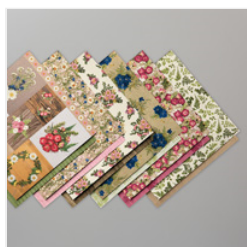

Supply List

Kim Vogel
989-506-1410

kim@kimsbasementbunch.com
www.kim_vogel.stampinup.net

[Basic Black 8-1/2" X 11" Cardstock - 121045](#)

Price: \$8.75

[Pressed Petals Specialty Designer Series Paper - 149500](#)

Price: \$14.50

[Soft Suede 8-1/2" X 11" Cardstock - 115318](#)

Price: \$8.75

[Swirls & Curls Embossing Folder - 147923](#)

Price: \$7.50

[Seaside Spray 1/2" \(1.3 Cm\) Scalloped Linen Ribbon - 149707](#)

Price: \$8.00

[Whisper White 8-1/2" X 11" Cardstock - 100730](#)

Price: \$9.75

[Seaside Spray Classic Stampin' Pad - 150085](#)

Price: \$7.50

[Seaside Spray 8-1/2" X 11" Cardstock - 150883](#)

Price: \$8.75

[Classic Label Punch - 141491](#)