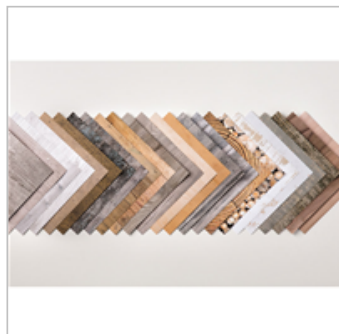

# Supply List

Lovely Friends  
Photopolymer Stamp

Set  
143763  
\$27.00

Soft Suede Classic  
Stampin' Pad

126978  
\$6.50

Very Vanilla 8-1/2" X  
11" Cardstock

101650  
\$9.00

Early Espresso 8-1/2"  
X 11" Cardstock

119686  
\$8.00

Wood Textures  
Designer Series  
Paper Stack

144177  
\$10.00

Linen Thread

104199  
\$4.50

White Perfect Accents

138416  
\$5.00