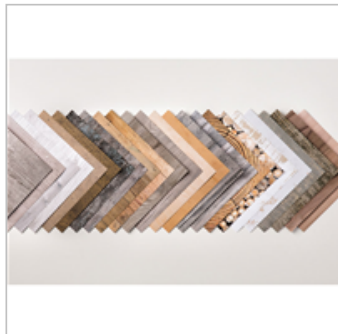

Supply List

Lovely Friends
Photopolymer Stamp

Set
143763
\$27.00

Soft Suede Classic
Stampin' Pad

126978
\$6.50

Very Vanilla 8-1/2" X
11" Cardstock

101650
\$9.00

Early Espresso 8-1/2"
X 11" Cardstock

119686
\$8.00

Wood Textures
Designer Series
Paper Stack

144177
\$10.00

Linen Thread

104199
\$4.50

White Perfect Accents

138416
\$5.00