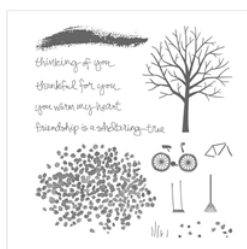

Supply List

Place Order
inkedx2@gmail.com

[Sheltering Tree
Photopolymer
Stamp Set -
137163](#)

Price: \$25.00

[Butterfly Basics
Wood-Mount
Stamp Set -
138813](#)

Price: \$48.00

[Butterfly Basics
Clear-Mount
Stamp Set -
138816](#)