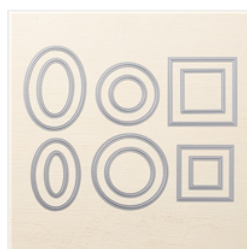

# Supply List

Place Order  
[smithybev@gmail.com](mailto:smithybev@gmail.com)

[In The City  
Photopolymer  
Stamp Set -  
143771](#)

Price: £14.50

[Stitched Shapes  
Dies - 145372](#)

Price: £28.00

[Powder Pink A4  
Cardstock -  
144251](#)