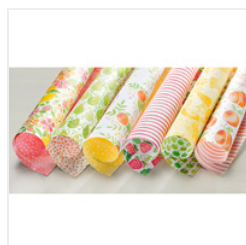

Price: \$6.50

[Emerald Envy
Classic Stampin'
Pad - 141396](#)

Price: \$6.50

[Whisper White 8-
1/2" X 11"
Cardstock -
100730](#)

Price: \$9.75

[Emerald Envy 8-
1/2" X 11"
Cardstock -
141415](#)

Price: \$8.00

[Fruit Stand
Designer Series
Paper - 141660](#)

Price: \$11.00

[Peekaboo Peach
3/8" \(1 Cm\)
Ruched Ribbon -
141427](#)

Price: \$8.00