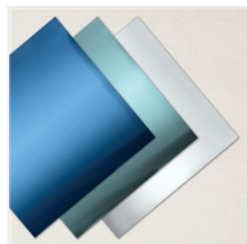

Panel Tower Card Meets Waves of Ocean DSP

Supply List

Laurie Bradshaw

510-384-0535

lbradshaw3@sbcglobal.net

<http://craftingcoachlaurie.stampinup.net>

[Waves Of The Ocean 12" X 12" \(30.5 X 30.5 Cm\) Designer Series Paper - 159982](#)

Price: \$11.50

[Blue Foils 12" X 12" \(30.5 X 30.5 Cm\) Specialty Paper - 159983](#)

Price: \$10.00

[Rhinestone Waves Basic Jewels - 159396](#)

Price: \$6.50

[Paper Trimmer - 152392](#)

Price: \$28.00

[Multipurpose Liquid Glue - 110755](#)