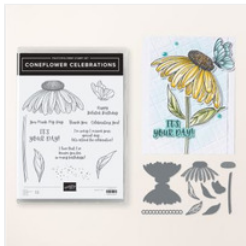

Fault Line Card Technique with Impressions Abloom & Coneflower Celebrations

Jennifer Roque

2405785644

stampcampwithjen@gmail.com

stampcampwithjen.com

Supply List

[Coneflower Celebration Bundle \(English\) - 165251](#)

Price: \$53.00

[Coneflower Celebrations Photopolymer Stamp Set \(English\) - 165247](#)

Price: \$24.00

[Coneflower Celebrations Dies - 165250](#)

Price: \$35.00

[Impressions Abloom Bundle \(English\) - 165611](#)