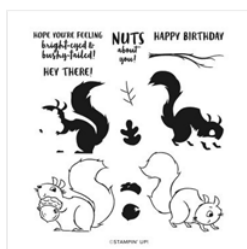

Supply List

Mary Blocher
360-509-7839

lennyandmary1@msn.com
www.maryblocher.stampinup.net

[Nuts About Squirrels Photopolymer Stamp Set - 156475](#)

Price: \$17.00

[Leaf Fall 3D Embossing Folder - 159847](#)

Price: \$11.00

[Sweet Sorbet 8-1/2 inch X 11 inch Cardstock - 159268](#)

Price: \$10.00

[Crushed Curry 8-1/2 inch X 11 inch Cardstock - 131199](#)

Price: \$14.00

[Very Vanilla 8-1/2 inch X 11 inch Cardstock - 101650](#)