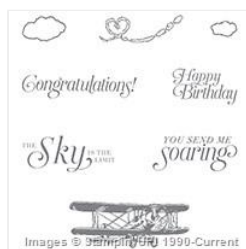

[Sky Is The Limit
Clear-Mount
Stamp Set -
141349](#)

Price: $0.00