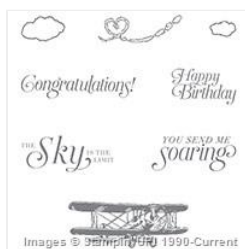

Supply List

Rachel Tessman

763-502-6813

stampyourartout@comcast.net

www.stampyourartout.com

[Sky Is The Limit
Wood-Mount
Stamp Set -
141282](#)

Price: $0.00