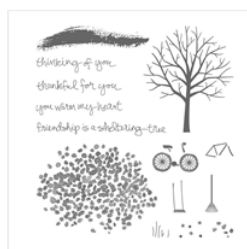

Supply List

Place Order
karenshallam@gmail.com

[Whisper White 8-1/2" X 11" Cardstock - 100730](#)

Price: \$9.75

[Shelting Tree Photopolymer Stamp Set - 137163](#)

Price: \$25.00

[Fabulous Four Clear-Mount Stamp Set - 134174](#)