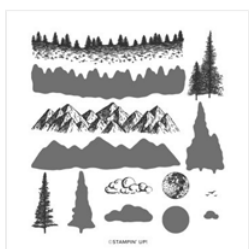

Price: \$52.00

Mountain Air  
 Photopolymer  
 Stamp Set (En) -  
 151610

Price: \$20.00

Basic Black 8-1/2"  
 X 11" Cardstock -  
 121045

Price: \$10.00

Basic White 8-1/2"  
 X 11" Cardstock -  
 159276

Price: \$10.50