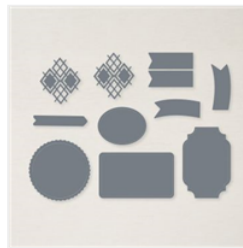

Supply List

Glenda Calkins
616-340-2406

glenda@thestampcamp.com

<https://stamp1.ink/shop>

[Peaceful Deer
Photopolymer
Stamp Set
\(English\) - 156891](#)

Price: \$22.00

[Leaves Of Holly
Bundle \(English\) -
159608](#)

Price: \$51.25

[All That Dies -
159078](#)

Price: \$28.00

[Basic White 8-1/2"
X 11" Cardstock -
159276](#)

Price: \$13.00

[Evening Evergreen
8-1/2" X 11"
Cardstock -
155574](#)

Price: \$9.25

[Soft Succulent 8-
1/2" X 11"
Cardstock -
155776](#)