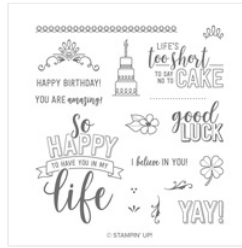

Supply List

Julie Kettlewell

julie.kettlewell@yahoo.com

www.thepaperhaven.stampinup.net

[All My Love 12" X 12" \(30.5 X 30.5 Cm\) Designer Series Paper - 148576](#)

Price: £10.25

[Scalloped Tag Topper Punch - 133324](#)

Price: £21.00

[Amazing Life Photopolymer Stamp Set - 148750](#)

Price: £20.00

[Large Letters Framelits Dies - 141712](#)

Price: £92.00

[Crumb Cake 3/8" Classic Weave Ribbon - 144162](#)

Price: £6.50

[Whisper White A4 Cardstock - 106549](#)