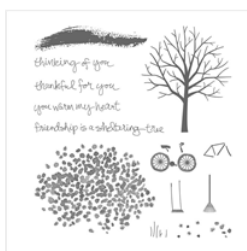

Supply List

Place Order
dflever@comcast.net

Sheltering Tree
Photopolymer
Stamp Set -
137163

Price: \$25.00

Real Red 8-1/2" X
11" Cardstock -
102482

Price: \$10.00

Whisper White 8-
1/2" X 11"
Cardstock -
100730