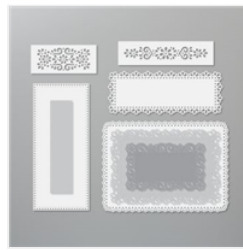

Gorgeous Leaves Wedding Card Supply List

Marisa Alvarez
847 922-6795 call/text
marisa@kitchentablestamper.com
marisaalvarez.stampinup.net

[Gorgeous Leaves
Bundle - 158609](#)

Price: \$44.00

[Peaceful Moments
Cling Stamp Set
\(En\) - 151595](#)

Price: \$21.00

[Ornate Layers
Dies - 152726](#)

Price: \$37.00

[Tasteful Labels
Dies - 152886](#)

Price: \$31.00

[Layering Circles
Dies - 151770](#)

Price: \$35.00

[Harvest Meadow
12" X 12" \(30.5 X
30.5 Cm\) Designer
Series Paper -
156494](#)