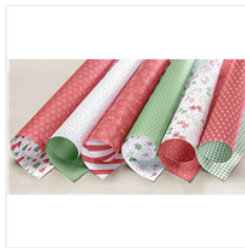

Supply List

Place Order
liz.yuille@artlover.com

[Merry Mistletoe
Clear-Mount
Stamp Set -
143655](#)

Price: £17.00

[Be Merry Designer
Series Paper -
144111](#)

Price: £10.00

[Be Merry A4
Cardstock Pack -
144115](#)

Price: £7.25

[Cherry Cobbler
Classic Stampin'
Pad - 126966](#)

Price: £6.00

[Garden Green
Classic Stampin'
Pad - 126973](#)

Price: £6.00

[Cherry Cobbler
1/4" Double-
Stitched Ribbon -
144117](#)

Price: £6.50