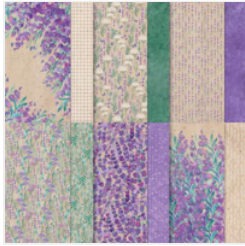

Vertical Freestanding Card Instructions

Patti Dolan

patti@pspapercrafts.com

www.pspapercrafts.com

Supply List

[Perennial Lavender 12" X 12" \(30.5 X 30.5 Cm\) Designer Series Paper - 162593](#)

Price: \$12.50

[Gorgeous Grape 8-1/2" X 11" Cardstock - 146987](#)

Price: \$14.00

[Basic White 8-1/2" X 11" Cardstock - 159276](#)

Price: \$13.00

[Perennial Postage Cling Stamp Set \(English\) - 162598](#)

Price: \$24.00

[Painted Lavender Photopolymer Stamp Set - 162594](#)

Price: \$20.00

[Gorgeous Grape Classic Stampin' Pad - 147099](#)

Price: \$11.00

[Thoughtful Expressions Dies - 162821](#)

Price: \$37.00

[Purple Fine Shimmer Gems - 162611](#)