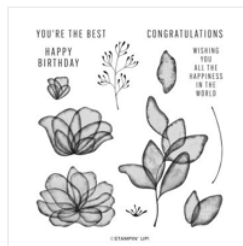

[Translucent Florals Cling Stamp Set (English) - 162243](#)

Price: $26.00