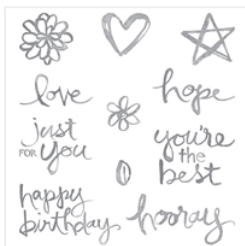

[Watercolor Words
Photopolymer
Stamp Set -
138702](#)

Price: 31,00 €