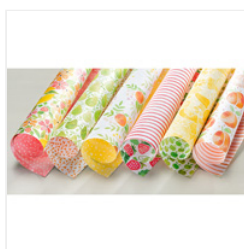

[Fruit Stand Designer Series Paper - 141660](#)

Price: $14.50