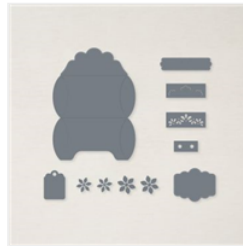

## Supply List

[Yeti To Party Photopolymer Stamp Set \(English\) - 159826](#)

Price: \$18.00

[Yeti Dies - 160253](#)

Price: \$28.00

[Pretty Pillowbox Dies - 156321](#)

Price: \$34.00

[Santa Express Memories & More Card Pack - 159595](#)

Price: \$12.00

[Basic White 8-1/2" X 11" Cardstock - 159276](#)

Price: \$13.00

[Evening Evergreen 8-1/2" X 11" Cardstock - 155574](#)

Price: \$9.25

[Blushing Bride 8-1/2" X 11" Cardstock - 131198](#)

Price: \$9.25