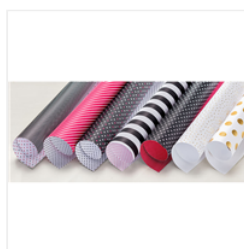

Price: \$17.00

[Melon Mambo 8-  
1/2" X 11"  
Cardstock -  
115320](#)

Price: \$14.00

[Whisper White 8-  
1/2" X 11"  
Cardstock -  
100730](#)

Price: \$9.75

[Pop Of Pink  
Specialty Designer  
Series Paper -  
141648](#)