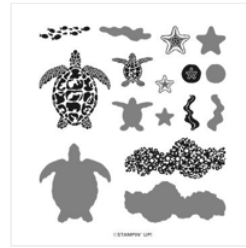

Supply List

Place Order
brrenwick@charter.net

[Seaside Wishes Bundle \(English\) - 163498](#)

Price: \$47.50

[Beauty Of The Deep Cling Stamp Set - 161233](#)

Price: \$25.00

[Beauty Of The Deep Dies - 161236](#)

Price: \$33.00

[Sea Turtle Photopolymer Stamp Set - 160500](#)

Price: \$21.00

[Basic White 8-1/2" X 11" Cardstock - 159276](#)

Price: \$13.00

[Pretty Peacock 8-1/2" X 11" Cardstock - 150880](#)

Price: \$14.00