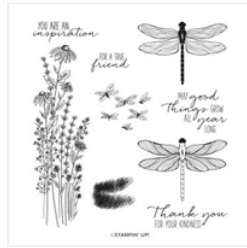

Supply List

Jennifer Cotton
972-723-9289

jennifer@jennifercotton.com
www.StampTherapist.com

[Dragonfly Garden Bundle \(English\) - 156224](#)

Price: \$36.75

[Dragonfly Garden Cling Stamp Set - 154411](#)

Price: \$23.00

[Dragonflies Punch - 154240](#)

Price: \$22.00

[Tidings Of Christmas 6" X 6" \(15.2 X 15.2 Cm\) Designer Series Paper - 155718](#)

Price: \$11.50

[Wink Of Stella Clear Glitter Brush - 141897](#)

Price: \$10.00