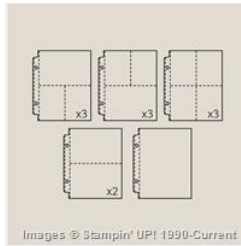

Supply List

Pip Todman of Queen Pip Cards

07989 571010

queenpipcards@gmail.com

www.queenpipcards.com

[Kraft 6" X 8" \(15.2 X 20.3 Cm\) Project Life Album - 139655](#)

Price: £9.00

[Espresso 6" X 8" \(15.2 X 20.3 Cm\) Project Life Album - 135293](#)

Price: £9.00

[Variety Pack 6" X 8" \(15.2 X 20.3 Cm\) Project Life Photo Pocket Pages - 135297](#)

Price: £5.50

[Striped 12" X 12" \(30.5 X 30.5 Cm\) Project Life Printed Album - 138468](#)

Price: £21.75

[Black Faux Leather 12" X 12" \(30.5 X 30.5 Cm\) Project Life Album - 135292](#)

Price: £27.00

[Design 1 12" X 12" \(30.5 X 30.5 Cm\) Project Life Photo Pocket Pages - 135295](#)

Price: £6.50

[Variety Pack 1 12" X 12" \(30.5 X 30.5 Cm\) Project Life Photo Pocket Pages - 135294](#)

Price: £6.50