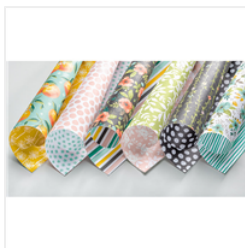

[Whole Lot Of
Lovely Designer
Series Paper -
144110](#)
Price: $11.00